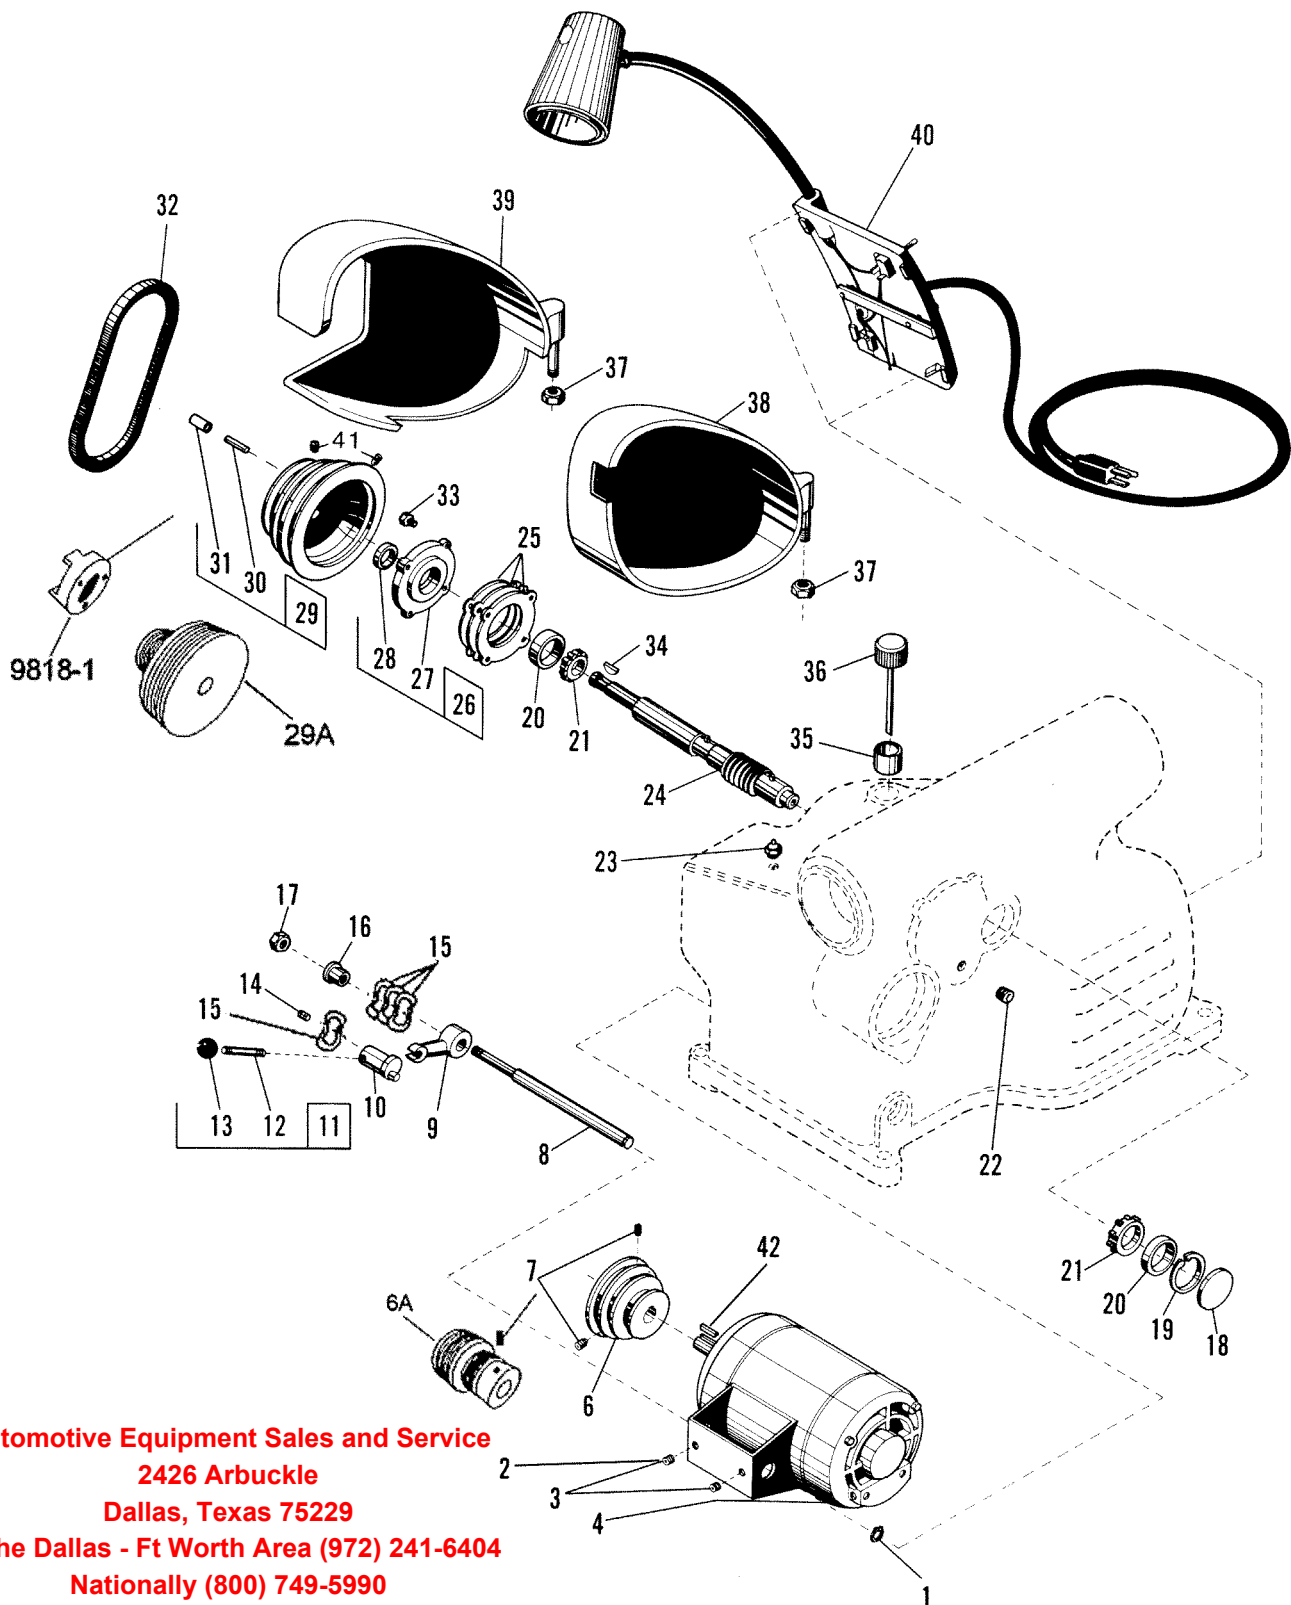

Motor Mount and Drive Shaft

Automotive Equipment Sales and Service
2426 Arbuckle
Dallas, Texas 75229
In the Dallas - Ft Worth Area (972) 241-6404
Nationally (800) 749-5990
Fax: (972) 241-6433
www.autoess.com

Parts Identification

Item	Qty	Part No.	Description
1	1	906766	O-Ring
2	2	906101	Screw, Hex Hd. Cap
3	2	921557	Washer, Lock
4	1	902165	Motor/Bracket Assy.
6	1	903024	Pulley, Drive, 3000/4000**
	1	903639	Pulley, Drive, 4100/7700**
6A	1	940142	Pulley, Drive, Poly-V-Belt**
7	4	900220	Set Screw, 3000/4000/7500**
	2	900217	Set Screw, 4100/7700**
8	1	903023	Shaft, Motor Mount
9	1	903015	Lever, Belt Tension
10	1	903035	Pin, Eccentric Belt Release
11	1	907348	Lever Belt Release Assy.
12	1	903088	Handle, Belt Release
13	1	900320	Knob, Ball
14	1	903180	Screw, Socket Hd.
15	*	902364	Washer, Wave (*Qty As Required)
16	1	903223	Bushing, Motor Mount Shaft
17	1	903377	Nut, Hex
18	1	903166	Plug, Welch
19	1	903172	Ring, Retaining I.D.
20	2	903394	Cup, Bearing
21	2	903393	Bearing, Cone
22	1	903372	Plug, Allen Pipe
23	1	922006	Fitting, Grease
24	1	9847-C	Shaft, Worm W/Woodruff Keyway
	1	940140	Shaft, Worm W/Square Keyway
25	*	903169	Shim, 0.005" (*Qty As Required)
	*	903170	Shim, 0.007" (*Qty As Required)
	*	903171	Shim, 0.020" (*Qty As Required)
26	1	903186	Cap And Seal Assy.
27	1	903010	Cap, Bearing Seal
28	1	903163	Seal, Oil
29	1	907784-1	Pulley W/Pin And Tube
29A	1	940146-2	Pulley W/Pin And Tube, Poly-V-Belt
30	1	924239	Pin, Groove, 4000/4100
31	1	925588	Tube, Rubber, 4000/4100
32	1	903161	V-Belt, 3000,4000
	1	910241	V-Belt, 4100/7700
	1	940141	Poly V-Belt,
33	1	900236	Screw, Hex Hd. Cap
34	1	924446	Key, Woodruff
	1	940139	Key, Square
35	1	903215	Sleeve, Oil Filler
36	1	903148	Dipstick
37	1	911273	Nut, Self-Locking
38	1	903005	Guard, Belt, 3000/7700
39	1	907788	Guard, Belt, 4000/4100/7500
40	1	910352	Panel Assy., Electrical
41	2	900220	Screw, Set
42	1	925454	Key, Square
*	1	940175	Kit, Poly-V-Belt

Automotive Equipment Sales and Service
2426 Arbuckle
Dallas, Texas 75229
In the Dallas - Ft Worth Area (972) 241-6404
Nationally (800) 749-5990
Fax: (972) 241-6433
www.autoess.com

** The parts listed are for models manufactured prior to late 1996. Models manufactured from late 1996 use a 2-groove pulley and poly V-belt. Check your unit to see if it uses the original 3-groove pulley and standard V-belt (the part numbers provided), or the newer 2-groove pulley and poly V-belt (part numbers listed for 7500). Order the pulley, set screw, and V-belt that matches your unit.