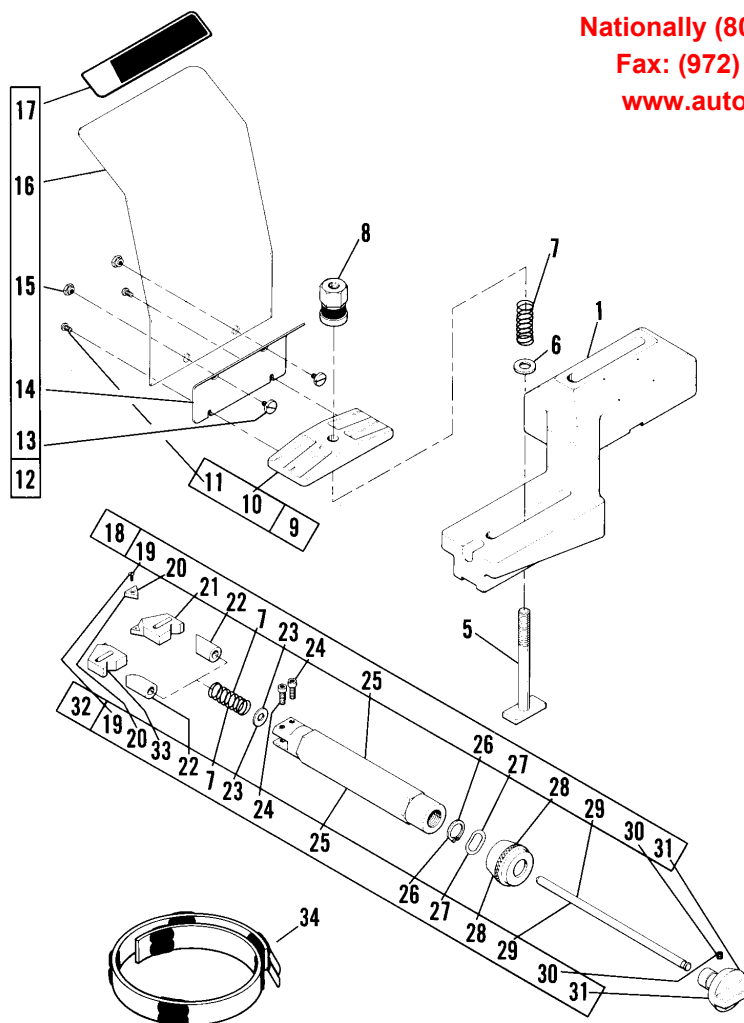

## 7900 Twin Cutter & Safety Shield

**Automotive Equipment Sales and Service**  
**2426 Arbuckle**  
**Dallas, Texas 75229**

**In the Dallas - Ft Worth Area (972) 241-6404**

**Nationally (800) 749-5990**

**Fax: (972) 241-6433**

**www.autoess.com**

Item	Qty	Part No.	Description	Item	Qty	Part No.	Description
1	1	925982	Support, Tool Bar	20	1	906914-2	Bit, Carbide, Package Of 2
5	1	923556	Bolt, T	21	1	925762	Holder
6	1	903214	Washer, Flat	22	1	925754	Sleeve
7	3	925756	Spring, Compression	23	1	924922	Washer, Flat
8	1	911227	Nut/Washer, Hex, Self-Align, Assy	24	1	925757	Screw, Shoulder
9	1	926018	Clamp Assy.	25	1	925984	Bar, Boring
10	1	925985	Clamp	26	1	925759	Ring, Retaining, External
11	2	904508	Screw, Pan Hd., Machine	27	1	925758	Washer, Wave
12	1	926015	Shield Assy.	28	1	925752	Dial, Micrometer
13	2	911150	Screw, Retainer	29	1	925983	Rod, Dial
14	1	926014	Bracket	30	1	903338	Screw, Set, Cup Point
15	2	911166	Insert, Nut	31	1	925751	Dial, Depth
16	1	911154	Shield	32	1	925981	Bar, Tool, LH, Assy.
17	1	926016	Decal, Safety	33	1	925761	Holder
18	1	925980	Bar, Tool, RH, Assy.	34	1	906930	Band, Silencer, HD, Assy.
19	1	906499	Screw, Oval Hd., Machine				