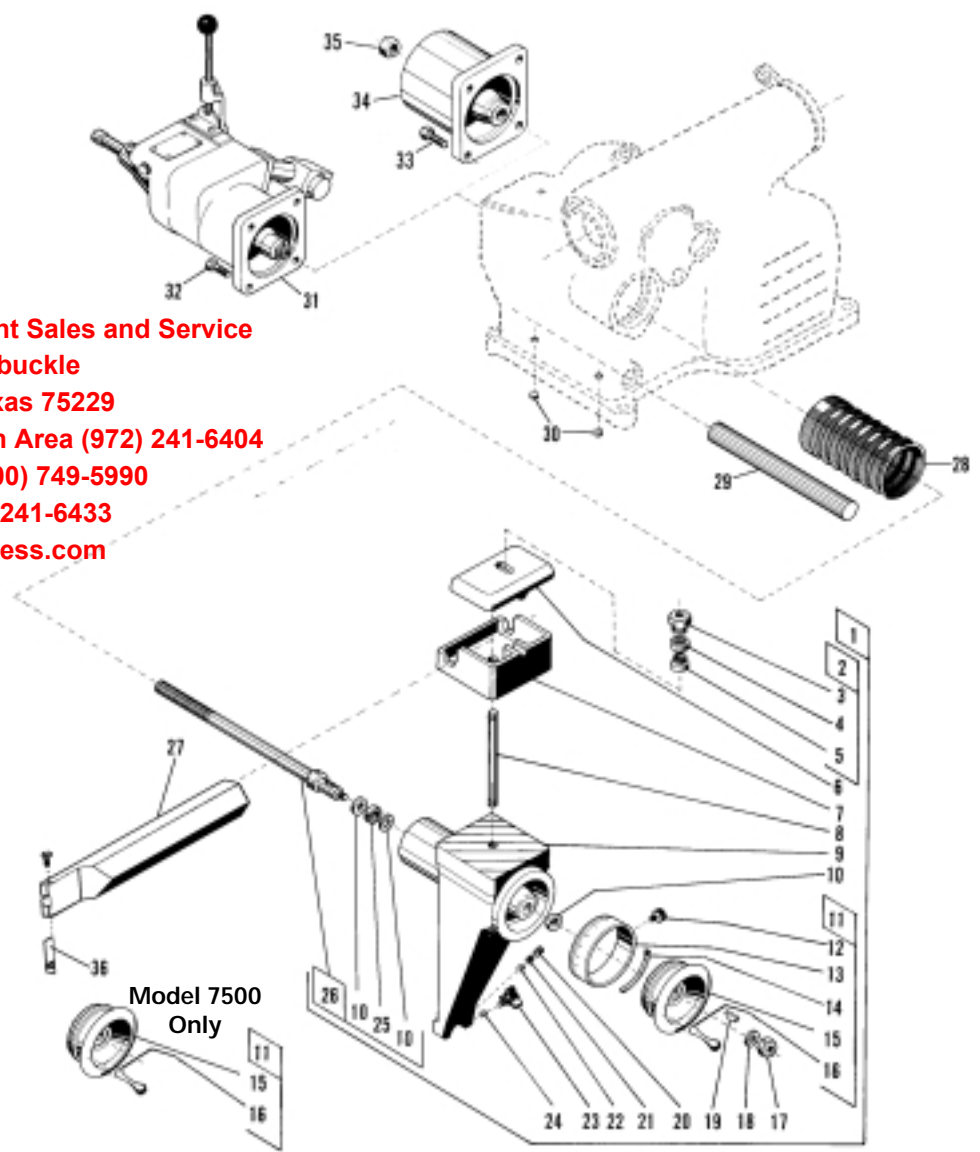

Parts Identification

Cross Feed Assembly

Models 4000, 4100 & 7500 Only

Item	Qty	Part No.	Description	Item	Qty	Part No.	Description
1	1	907345	Cross Feed Assembly	14	1	909611	Spring, Dial
2	1	911227	Nut/Washer, Hex, Self-Align, Assy.	15	1	909633	Handwheel
3	1	911221	Nut, Locking	16	1	903026	Crank, Handwheel
4	1	911225	Retainer	20	1	900220	Screw, Set
5	1	911224	Washer	21	1	902064	Spring
6	1	903017	Clamp, Boring Bar, Upper (Except 7500)	22	1	909836	Plug
7	1	920666	Clamp, Boring Bar, Lower (Except 7500)	25	1	906873	Bearing, Needle Thrust
8	1	903031	Stud, Boring Bar	26	1	903211-1	Lead Screw Assembly
9	1	909835	Crossfeed	29	1	910346	Bar, Guide
10	3	906874	Race	31	1	907751B	Gearbox Assy., 4000/4100/7500
11	1	909626	Crossfeed Handwheel Assembly	32	4	900237	Screw, Cap 4000/4100/7500
12	1	906839	Screw, Set	33	4	901127	Screw, Cap 3000/7700
13	1	909634	Dial	34	1	903007	Cap, Lead Screw, 3000/7700
				35	1	900237	Nut, 3000/7700

Automotive Equipment Sales and Service
2426 Arbuckle
Dallas, Texas 75229
In the Dallas - Ft Worth Area (972) 241-6404
Nationally (800) 749-5990
Fax: (972) 241-6433
www.autoess.com