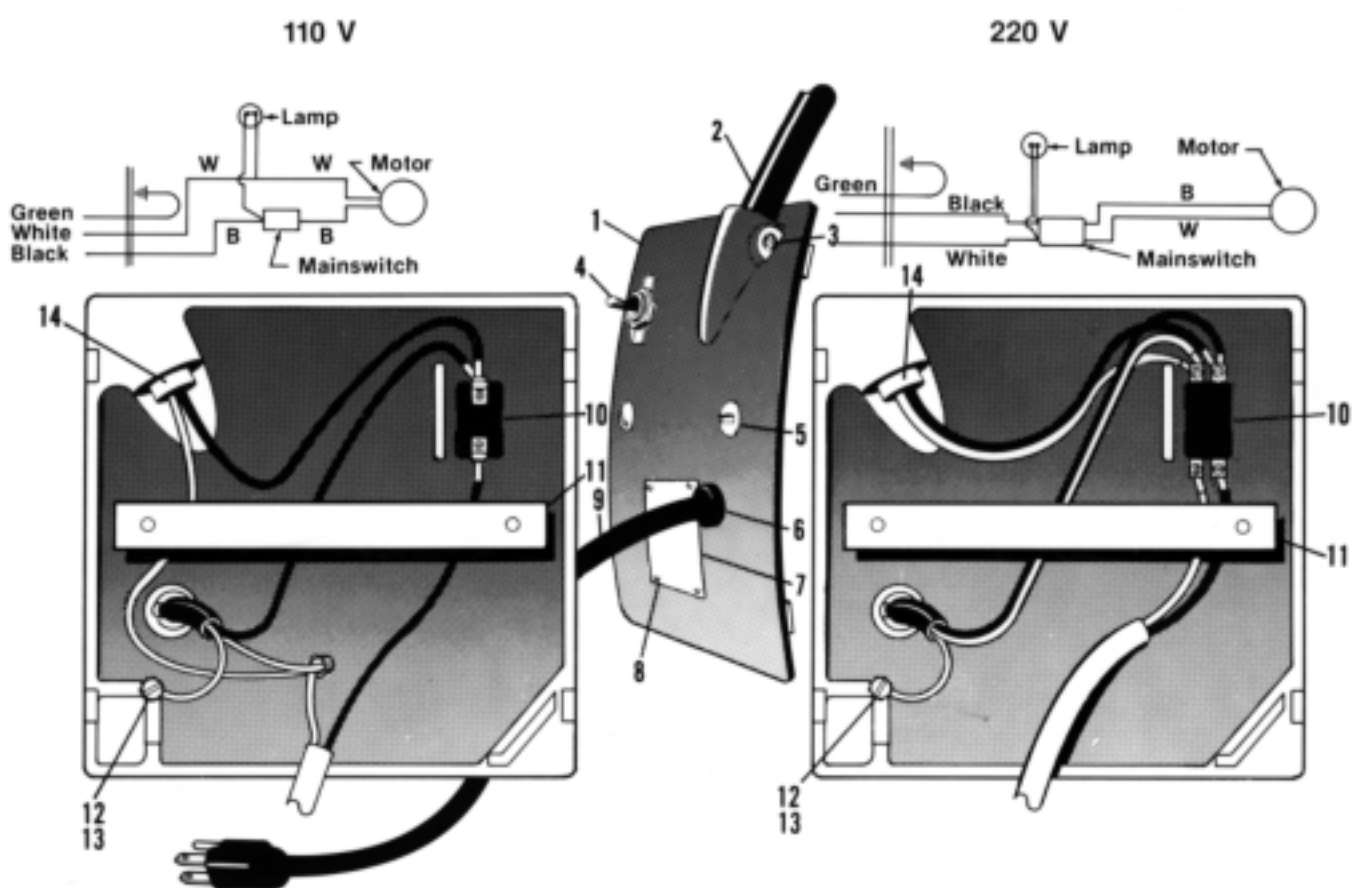

Parts Identification

Electrical Panel Assembly

Item	Qty	Part No.	Description
1	1	910348	Panel, Electrical
2	1	907963	Lamp
*		922763	Replacement Lamp Switch & Sprocket
*		922764	Replacement Dust Boot for Lamp
3	1	900220	Set Screw
4	1	901185	Switch, Plate
5	2	903183	Screw, Round Head Machine
6	1	906058	Grip, Cord, 110 V
	1	906077	Grip, Cord, 220 V
7	1	920463	Plate, Electrical Caution
8	4	900306	Screw, Drive
9	1	907209	Cord, Set, 110 V
	1	907210	Cord, Set, 220 V
10	1	906893	Switch, 110 V
	1	921464	Switch, 220 V
11	1	903079	Strap, Clamp
12	1	921972	Screw, Self-tapping
13	1	901926	Washer, Lock
14	1	902889	Bushing, Insulation