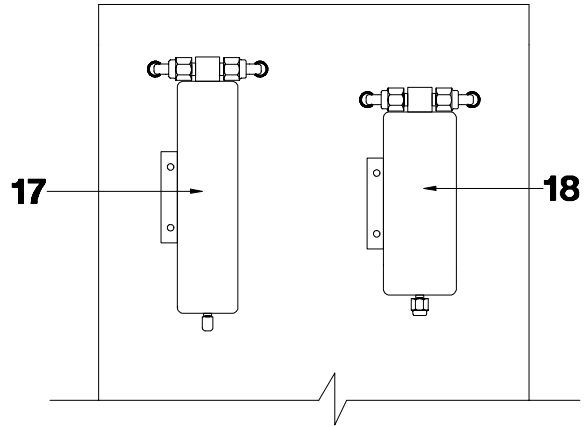

RTI PARTS IDENTIFICATION 670E & V

	P/N	DESCRIPTION
1	024-80066-00	Rocker Switch (Visi-Red)
2	025-80083-00	Indicator Light (Red)
3	026-80071-02	High Side Gauge 0 - 500 PSIG
4	024-80042-00 024-80043-00	Purge Switch momentary w/ Contactor
5	026-80065-02	Low Side Gauge 30 - 120 PSIG
6	360-80526-00	2-Way Ball Valve
7	360-81309-00	Low Pressure Switch 3PSIG-8" HG
8	360-80865-00	Charging Cylinder Assy
9	360-80748-01	Sight Glass Kit (Steel IC)
10	360-80551-00	Vacuum Pump 2 CFM Oil-less (only in the V Model)
11	360-80690-00	Compressor Assy (110v)
12	024-80037-00	Contactor 1/2 HP 120V
13	026-80070-00	Accumulator Assy
14	360-81307-00	High Pressure Switch 261 Psig
15	360-80691-00	Regulator Valve Assy
16	360-81275-00	Condenser Assy
17	026-80077-00	Filter 3/8 Flare (Long)
18	026-80069-00	Filter 3/8 Flare (Short)