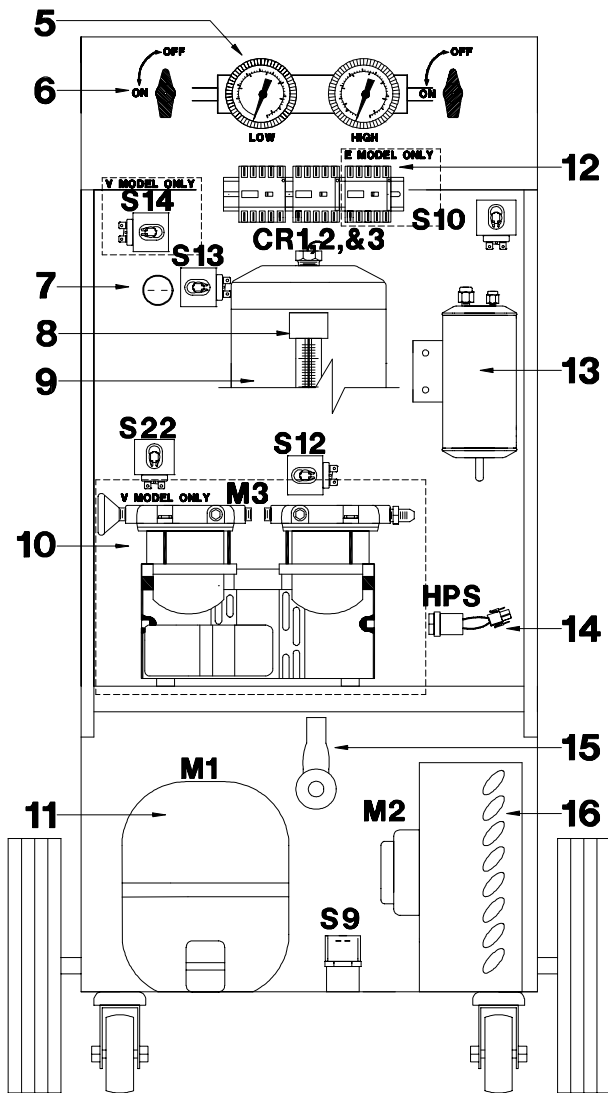

RTI PARTS IDENTIFICATION 670E & V

	P/N	DESCRIPTION
1	024-80066-00	Rocker Switch (Visi-Red)
2	025-80083-00	Indicator Light (Red)
3	026-80071-02	High Side Gauge 0 - 500 PSIG
4	024-80042-00 024-80043-00	Purge Switch momentary w/ Contactor
5	026-80065-02	Low Side Gauge 30 - 120 PSIG
6	360-80526-00	2-Way Ball Valve
7	360-81309-00	Low Pressure Switch 3PSIG-8" HG
8	360-80865-00	Charging Cylinder Assy
9	360-80748-01	Sight Glass Kit (Steel IC)
10	360-80551-00	Vacuum Pump 2 CFM Oil-less (only in the V Model)
11	360-80690-00	Compressor Assy (110v)
12	024-80037-00	Contactor 1/2 HP 120V
13	026-80070-00	Accumulator Assy
14	360-81307-00	High Pressure Switch 261 Psig
15	360-80691-00	Regulator Valve Assy
16	360-81275-00	Condenser Assy
17	026-80077-00	Filter 3/8 Flare (Long)
18	026-80069-00	Filter 3/8 Flare (Short)