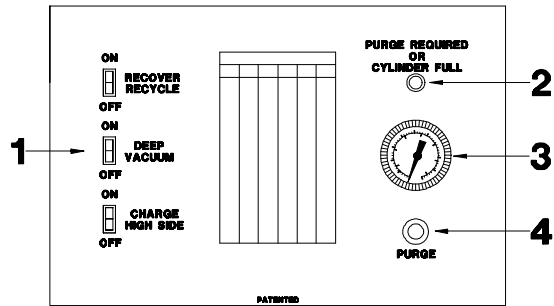

RTI PARTS IDENTIFICATION 670E & V

	P/N	DESCRIPTION
1	024-80066-00	Rocker Switch (Visi-Red)
2	025-80083-00	Indicator Light (Red)
3	026-80071-02	High Side Gauge 0 - 500 PSIG
4	024-80042-00 024-80043-00	Purge Switch momentary w/ Contactor
5	026-80065-02	Low Side Gauge 30 - 120 PSIG
6	360-80526-00	2-Way Ball Valve
7	360-81309-00	Low Pressure Switch 3PSIG-8" HG
8	360-80865-00	Charging Cylinder Assy
9	360-80748-01	Sight Glass Kit (Steel IC)
10	360-80551-00	Vacuum Pump 2 CFM Oil-less (only in the V Model)
11	360-80690-00	Compressor Assy (110v)
12	024-80037-00	Contactor 1/2 HP 120V
13	026-80070-00	Accumulator Assy
14	360-81307-00	High Pressure Switch 261 Psig
15	360-80691-00	Regulator Valve Assy
16	360-81275-00	Condenser Assy
17	026-80077-00	Filter 3/8 Flare (Long)
18	026-80069-00	Filter 3/8 Flare (Short)