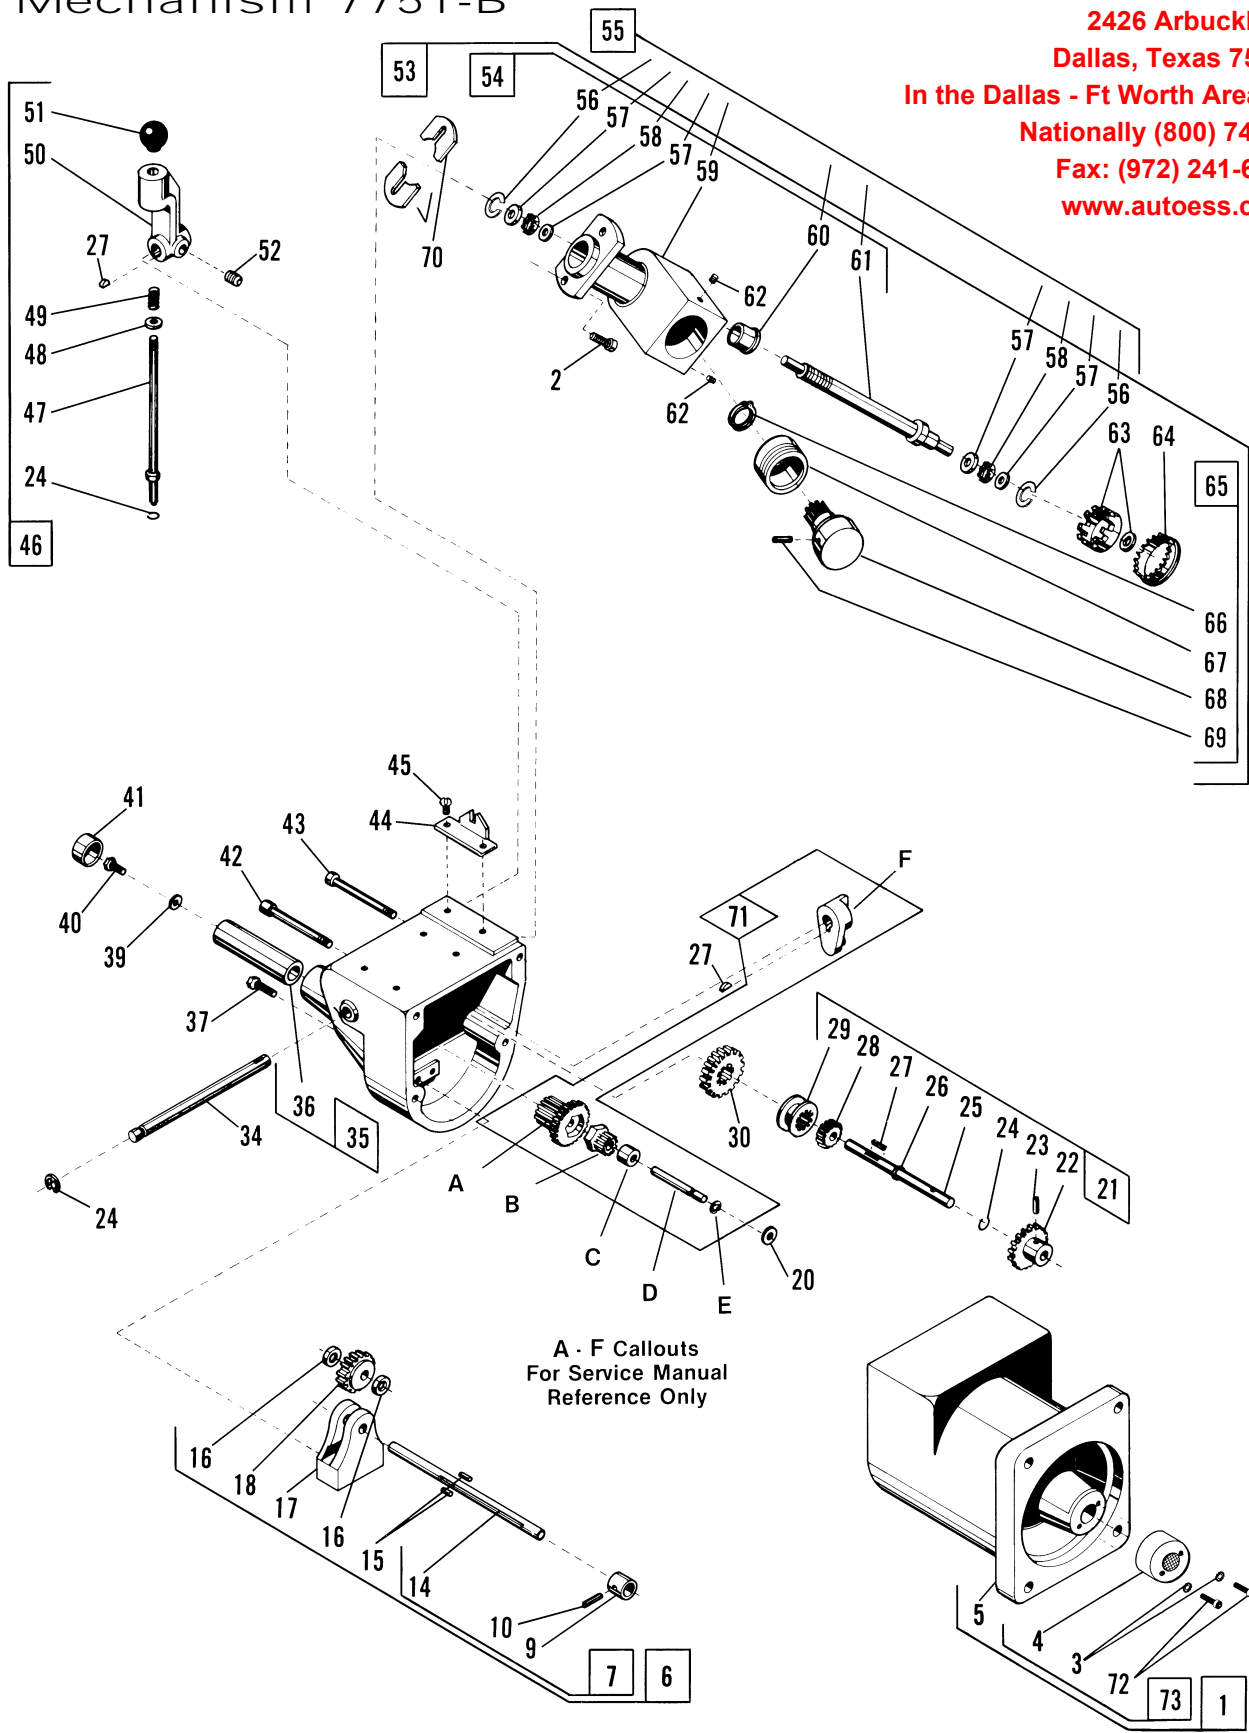

Parts Identification

Item	Qty	Part No.	Description	Item	Qty	Part No.	Description
1	1	910870	Gear Case Assembly	46	1	907742	Shifter Handle Assy.
2	4	903221	Screw, Socket Head	47	1	907746	Pin, Shifter Handle
3	2	903910	Washer, Lock	48	1	906451	Washer
5	1	907790	Case, Gear	49	1	907699	Spring
4	1			50	1	907744	Body, Shifter Handle
*6	1	940718	Drive Rod and Coupling Assy.	51	1	900320	Knob, Ball
*7	1	940719	Universal Coupling Assy.	52	1	900220	Screw, Set
*9	1	940717	Coupler	53	1	909815	Driven Assy., Right Angle Drive
*10	1	940403	Pin, Roll	54	1	924241	Worm Drive Assy.
14	1	907774	Rod, Drive	*55	1	940401	Worm Shaft Repair Kit
15	2	906937	Pin, Dowel	*56	1	905639	C Clip
16	2	906973	Washer, Thrust	*57	2	906872	Washer, Travel
17	1	907775	Trap	58	1	906871	Bearing, Needle Thrust
18	1	907778	Gear, Drive	59	1	907998	Housing, Drive
20	1	906350	Washer, Bone Shim	60	1	906749	Bushing, Oilite
21	1	909814	Shifter Shaft Assy.	*61	1	907997	Worm Drive Assy.
22	1	907994	Gear, Helix	62	2	906834	Screw, Cone Point Set
23	1	904006	Pin, Roll	63	1	907996	Shear Gear And Ring Assy.
24	2	905613	Ring, Retaining	64	1	906446	Plug, Dot
25	1	907764	Shaft, Clutch	65	1	909821	Coupling Assy.
26	1	906138	Ring, Retaining	66	1	903174	Ring, Retaining
27	5	903176	Key, Woodruff	67	1	909825	Spacer And Bushing Assy.
28	1	909816	Gear, Fine Feed	68	1	909822	Coupling And Gear Assy.
29	1	909813	Clutch	69	1	904096	Pin, Roll
30	1	909812	Gear, Coarse Feed	70	2	907908	Shim, 0.005"
34	1	907748	Shaft, Shift		2	907903	Shim, 0.010"
35	1	907902	Gear Case Cover and Tube Assy.		2	907904	Shim, 0.020"
36	1	907783	Tube		2	907905	Shim, 0.030"
37	2	903221	Screw, Socket Hd. Cap	71	1	924516	Shifter & Intermediate Gear Assy.
39	1	904789	Washer	72	2	928367	Screw, Cap
40	1	906254	Screw, Socket Hd. Cap	73	1	928529	Lead Screw Nut Kit
41	1	906974	Cap, Tube				
42	2	906392	Screw, Hex Hd. Machine				
43	2	906391	Screw, Hex Hd. Machine				
44	1	907747	Plate, Index				
45	2	904508	Screw, Round Hd. Machine				