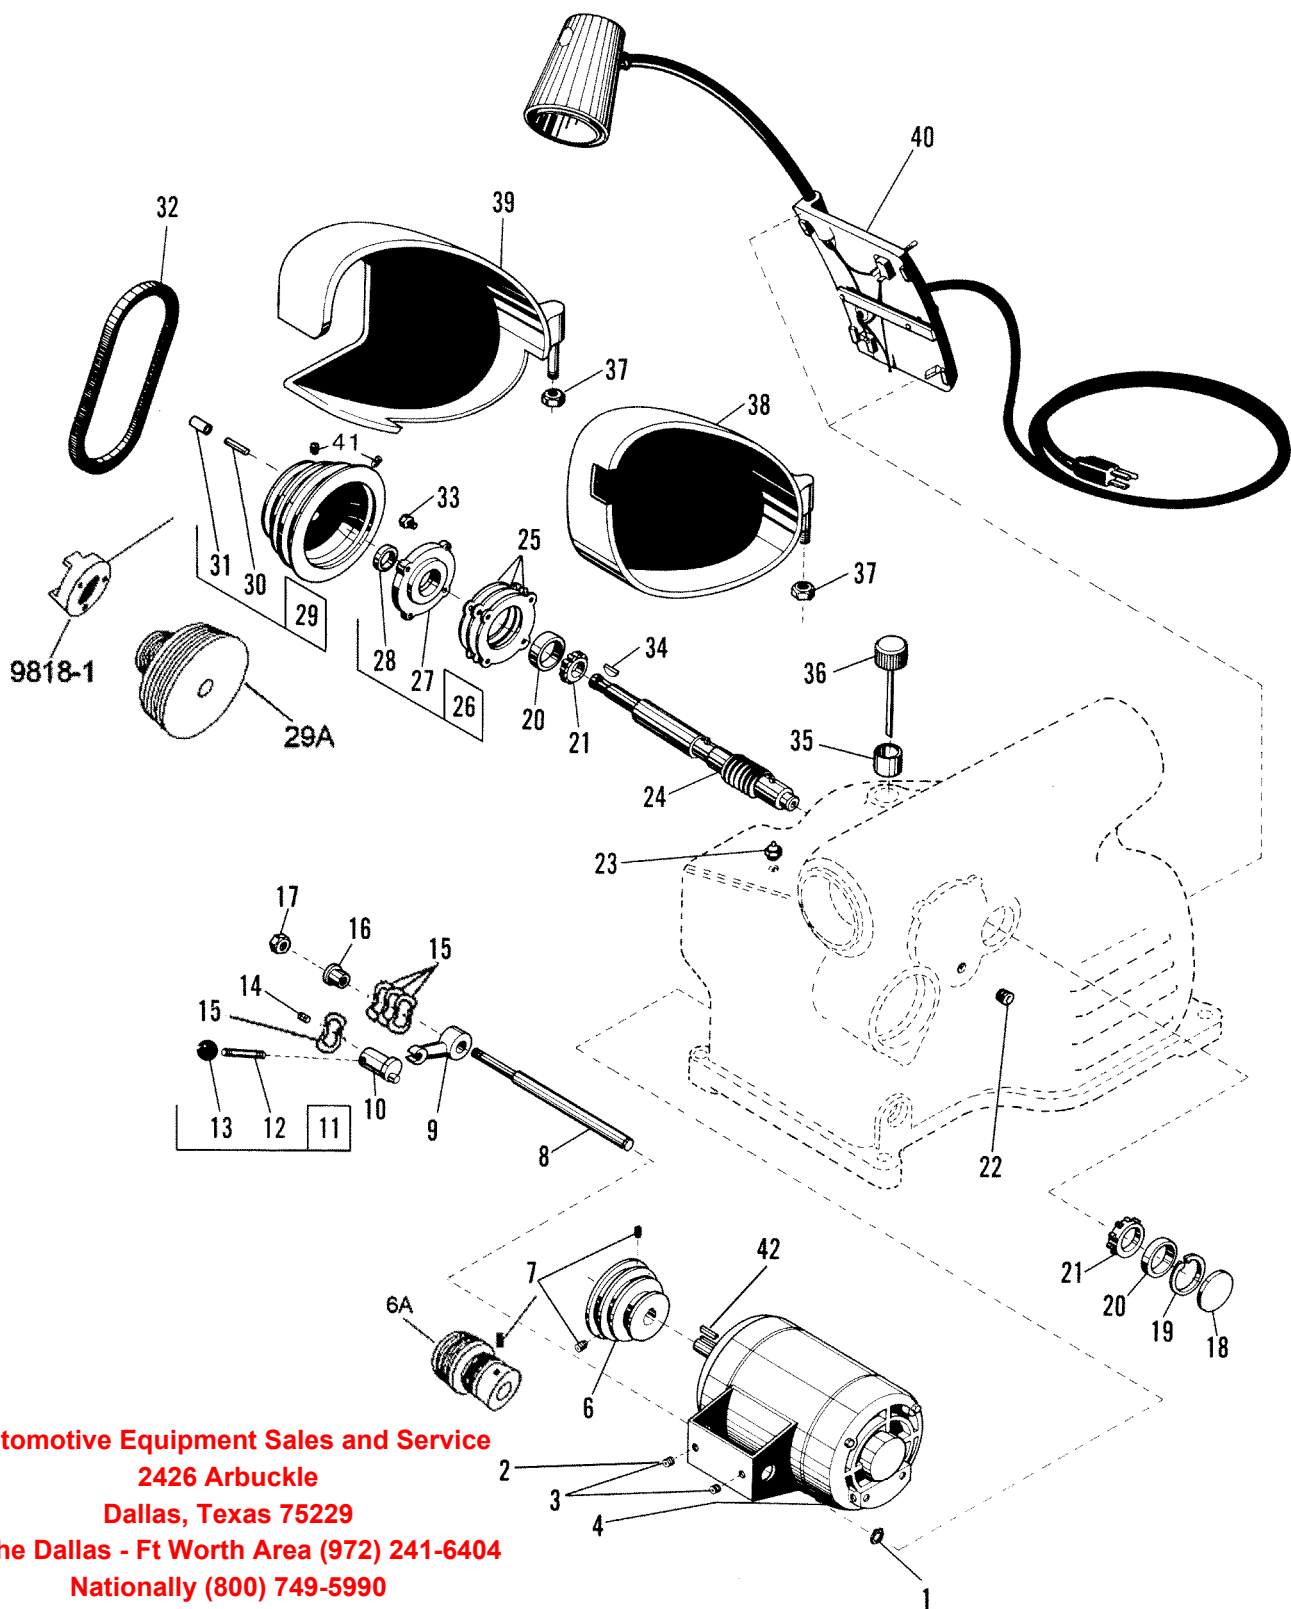

Parts Identification

Motor Mount and Drive Shaft

Automotive Equipment Sales and Service
2426 Arbuckle
Dallas, Texas 75229
In the Dallas - Ft Worth Area (972) 241-6404
Nationally (800) 749-5990
Fax: (972) 241-6433
www.autoess.com

Parts Identification

Item	Qty	Part No.	Description
1	1	906766	O-Ring
2	2	906101	Screw, Hex Hd. Cap
3	2	921557	Washer, Lock
4	1	902165	Motor/Bracket Assy.
6	1	903024	Pulley, Drive, 3000/4000**
	1	903639	Pulley, Drive, 4100/7700**
6A	1	940142	Pulley, Drive, Poly-V-Belt**
7	4	900220	Set Screw, 3000/4000/7500**
	2	900217	Set Screw, 4100/7700**
8	1	903023	Shaft, Motor Mount
9	1	903015	Lever, Belt Tension
10	1	903035	Pin, Eccentric Belt Release
11	1	907348	Lever Belt Release Assy.
12	1	903088	Handle, Belt Release
13	1	900320	Knob, Ball
14	1	903180	Screw, Socket Hd.
15	*	902364	Washer, Wave (*Qty As Required)
16	1	903223	Bushing, Motor Mount Shaft
17	1	903377	Nut, Hex
18	1	903166	Plug, Welch
19	1	903172	Ring, Retaining I.D.
20	2	903394	Cup, Bearing
21	2	903393	Bearing, Cone
22	1	903372	Plug, Allen Pipe
23	1	922006	Fitting, Grease
24	1	9847-C	Shaft, Worm W/Woodruff Keyway
	1	940140	Shaft, Worm W/Square Keyway
25	*	903169	Shim, 0.005" (*Qty As Required)
	*	903170	Shim, 0.007" (*Qty As Required)
	*	903171	Shim, 0.020" (*Qty As Required)
26	1	903186	Cap And Seal Assy.
27	1	903010	Cap, Bearing Seal
28	1	903163	Seal, Oil
29	1	907784-1	Pulley W/Pin And Tube
29A	1	940146-2	Pulley W/Pin And Tube, Poly-V-Belt
30	1	924239	Pin, Groove, 4000/4100
31	1	925588	Tube, Rubber, 4000/4100
32	1	903161	V-Belt, 3000,4000
	1	910241	V-Belt, 4100/7700
	1	940141	Poly V-Belt,
33	1	900236	Screw, Hex Hd. Cap
34	1	924446	Key, Woodruff
	1	940139	Key, Square
35	1	903215	Sleeve, Oil Filler
36	1	903148	Dipstick
37	1	911273	Nut, Self-Locking
38	1	903005	Guard, Belt, 3000/7700
39	1	907788	Guard, Belt, 4000/4100/7500
40	1	910352	Panel Assy., Electrical
41	2	900220	Screw, Set
42	1	925454	Key, Square
*	1	940175	Kit, Poly-V-Belt

Automotive Equipment Sales and Service
2426 Arbuckle
Dallas, Texas 75229
In the Dallas - Ft Worth Area (972) 241-6404
Nationally (800) 749-5990
Fax: (972) 241-6433
www.autoess.com

** The parts listed are for models manufactured prior to late 1996. Models manufactured from late 1996 use a 2-groove pulley and poly V-belt. Check your unit to see if it uses the original 3-groove pulley and standard V-belt (the part numbers provided), or the newer 2-groove pulley and poly V-belt (part numbers listed for 7500). Order the pulley, set screw, and V-belt that matches your unit.