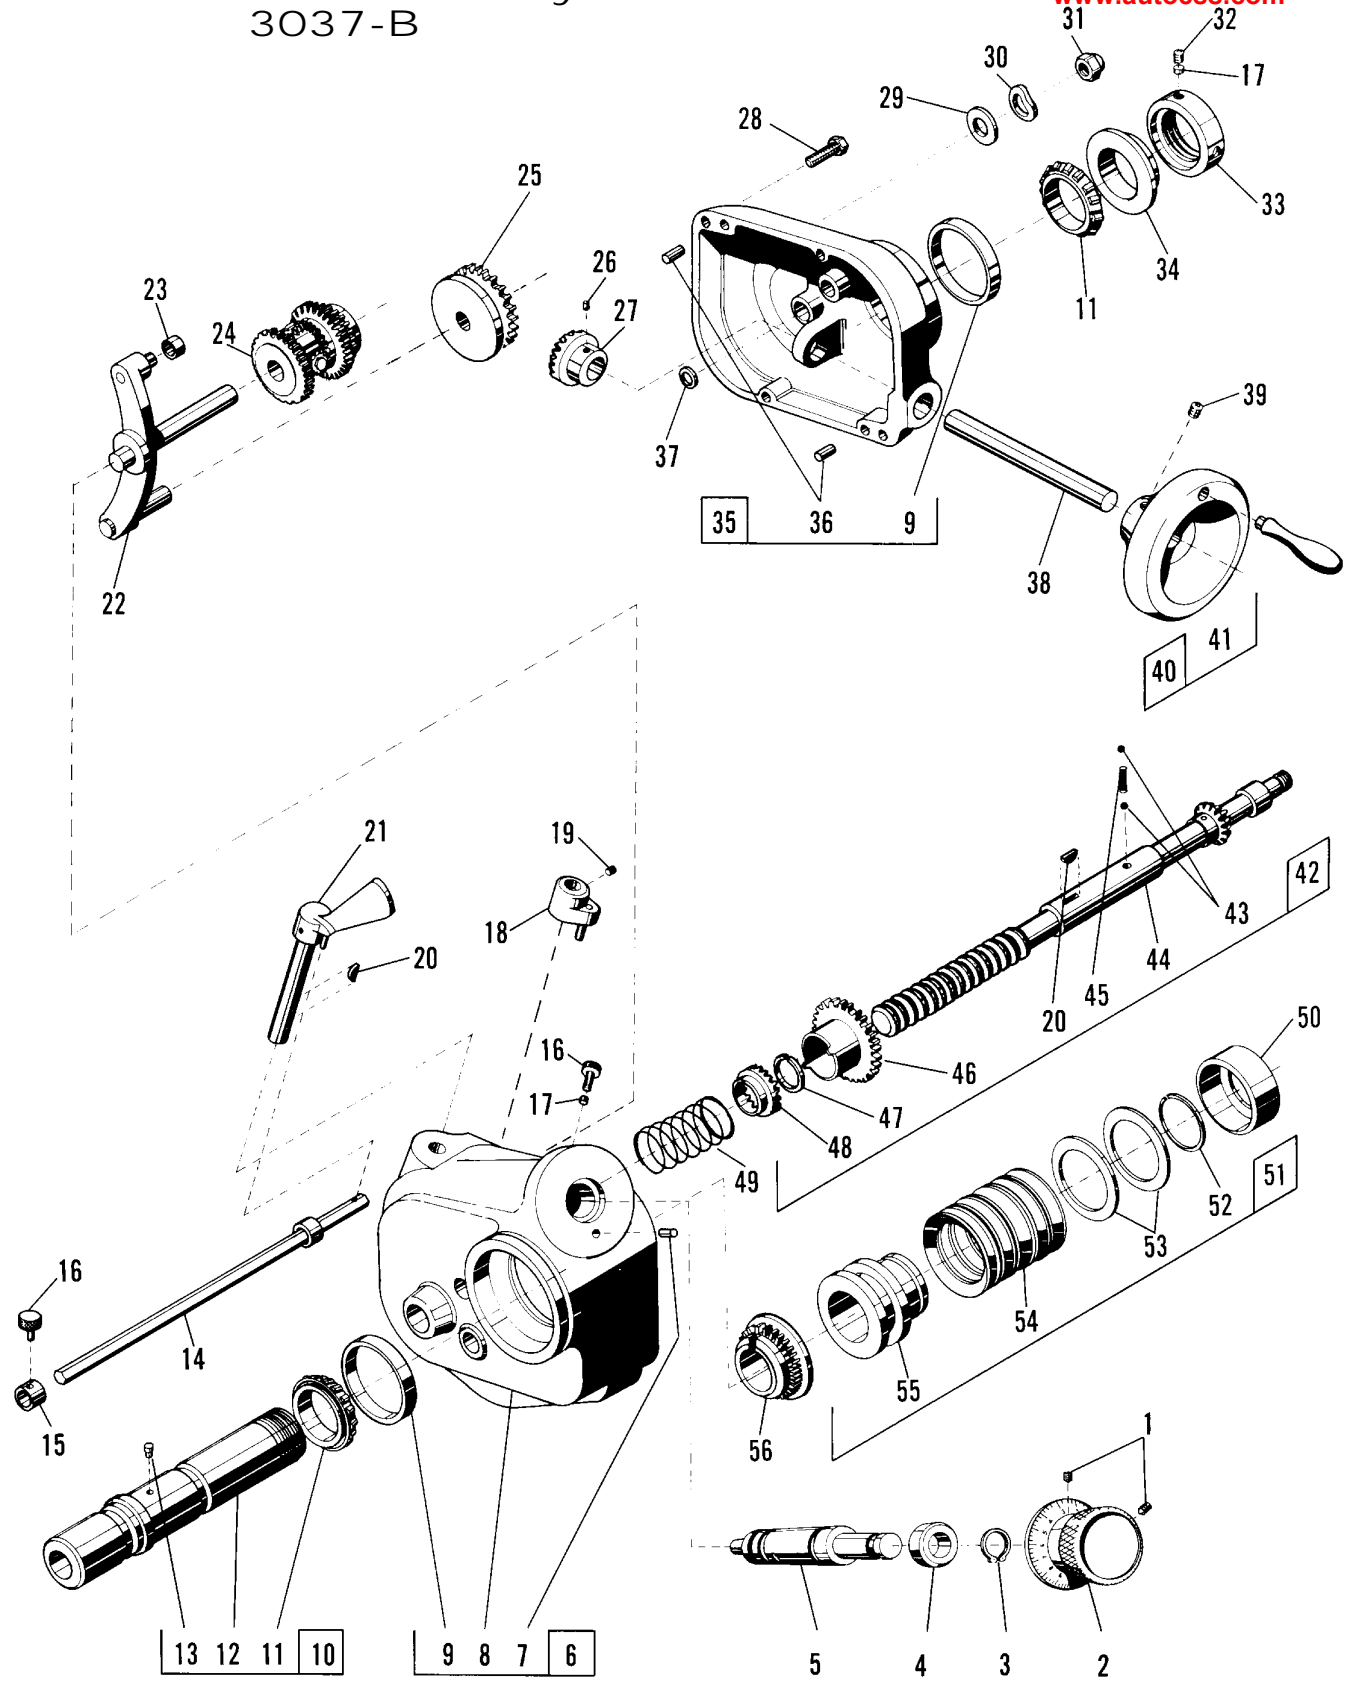

## Variable Drum Feed Gearbox Assembly 3037-B

# Parts Identification

Item	Qty	Part No.	Description	Item	Qty	Part No.	Description
1	2	911241	Screw, Allen Set	31	1	903184	Nut, Stop
2	1	903043	Feed Dial Assembly	32	1	900213	Screw, Allen Set
3	1	903097	Ring, Retaining	33	1	909443	Nut, Bearing Lock
4	1	909930	Bearing, Thrust	34	1	909444	Washer, Spherical
5	1	903066	Screw, Feed Adjusting	35	1	909498	Gear Case Cover Assembly
6	1	903715	Gear Case Assembly	36	2	903038	Pin, Dowel
7	1	903132	Pin, Groove	37	1	904641	Washer, Bone Fiber
8	1	903663	Gear Case	38	1	903054	Shaft
9	1	903392	Cup, Bearing	39	1	900220	Screw, Set
10	1	907007	Spindle Extension Assembly	*40	1	903090	Handwheel Assembly
11	1	903391	Bearing, Taper Roller	41	1	903026	Handle, Crank
12	1	903154	Spindle Extension	42	1	908235	Lead Screw and Clutch Assembly 3000/4000
13	1	903092	Pin, Groove				
14	1	903040	Shut-Off Assy, 3000/4000	1	908237	Lead Screw and Clutch Assembly 4100/7500/7700	
	1	907717	Shut-Off Assy, 4100/7500/7700				
15	1	903039	Collar, Stop	43	2	900311	Ball, Steel
16	2	903084	Screw, Knurled	*44	1	909918	Lead Screw/Miter Gear Assembly 3000/4000
17	2	903141	Plug, Brass				
*18	1	903058	Clutch Shifter Assembly	1	909919	Lead Screw/Miter Gear Assembly 4100/7500/7700	
19	1	900212	Screw, Allen Set				
20	2	904449	Key, Hy-Pro	45	1	903060	Spring, Clutch
*21	1	903042	Clutch Handle And Shaft Assy.	46	1	903047	Gear, Sliding Clutch
*22	1	907343	Feed Control Lever and Differential Assembly	47	1	906163	Ring, Retaining
23	1	903036	Roller	48	1	907264	Clutch Jaw
24	1	907338	Pinion Bushing Assy.	49	1	907263	Spring, Coil
*25	1	903081	Driven Friction Disc and Bearing Assembly	50	1	903061	Cup, Spring Loading
26	1	903098	Screw, Dog Point Set	51	1	903082	Friction Disc Assy.
27	1	903069	Gear, Miter	52	1	903093	Ring, Retaining
28	4	903094	Screw, Socket Hd. Cap	53	2	903064	Washer
29	4	903324	Washer	54	10	903062	Spring, Belleville
30	1	906155	Washer, Wave	55	1	903078	Disc, Sliding Friction
				56	1	903077	Clutch, Fixed Friction