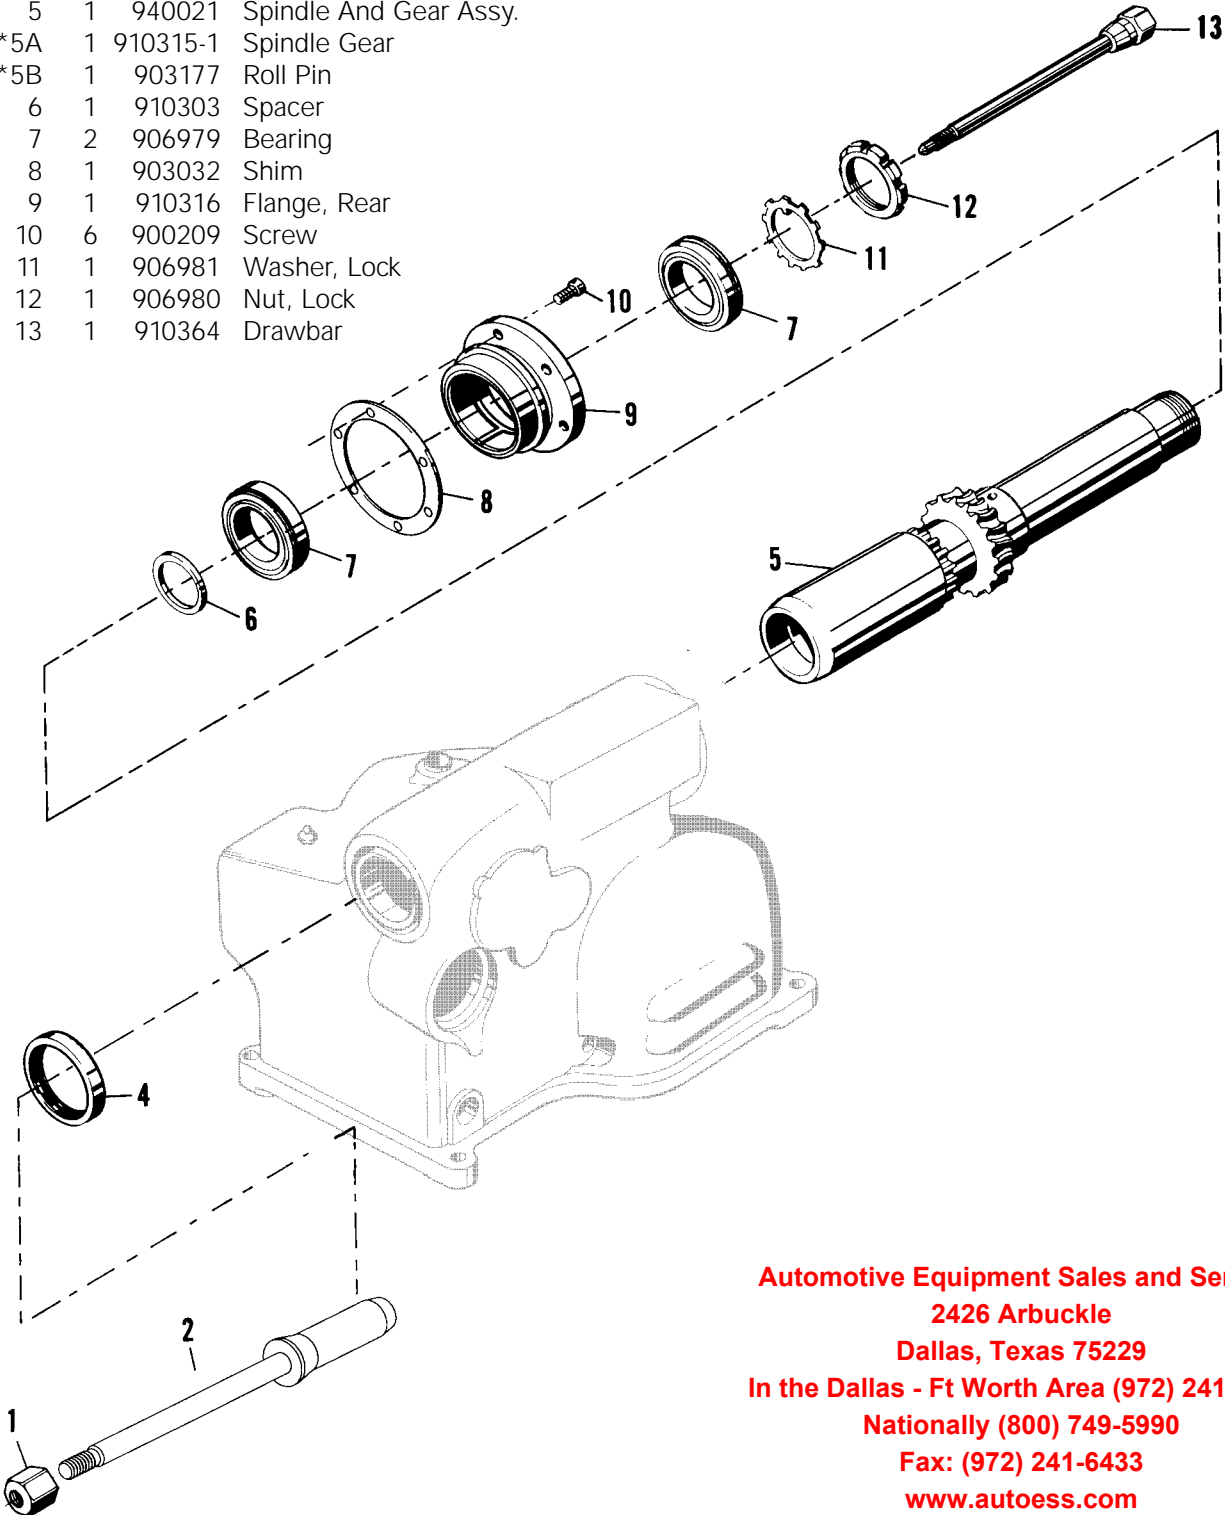

Spindle—7500

Item	Qty	Part No.	Description
1	1	903102	Nut, Arbor
2	1	903101	Arbor
4	1	940720	Seal, Oil
5	1	940021	Spindle And Gear Assy.
*5A	1	910315-1	Spindle Gear
*5B	1	903177	Roll Pin
6	1	910303	Spacer
7	2	906979	Bearing
8	1	903032	Shim
9	1	910316	Flange, Rear
10	6	900209	Screw
11	1	906981	Washer, Lock
12	1	906980	Nut, Lock
13	1	910364	Drawbar