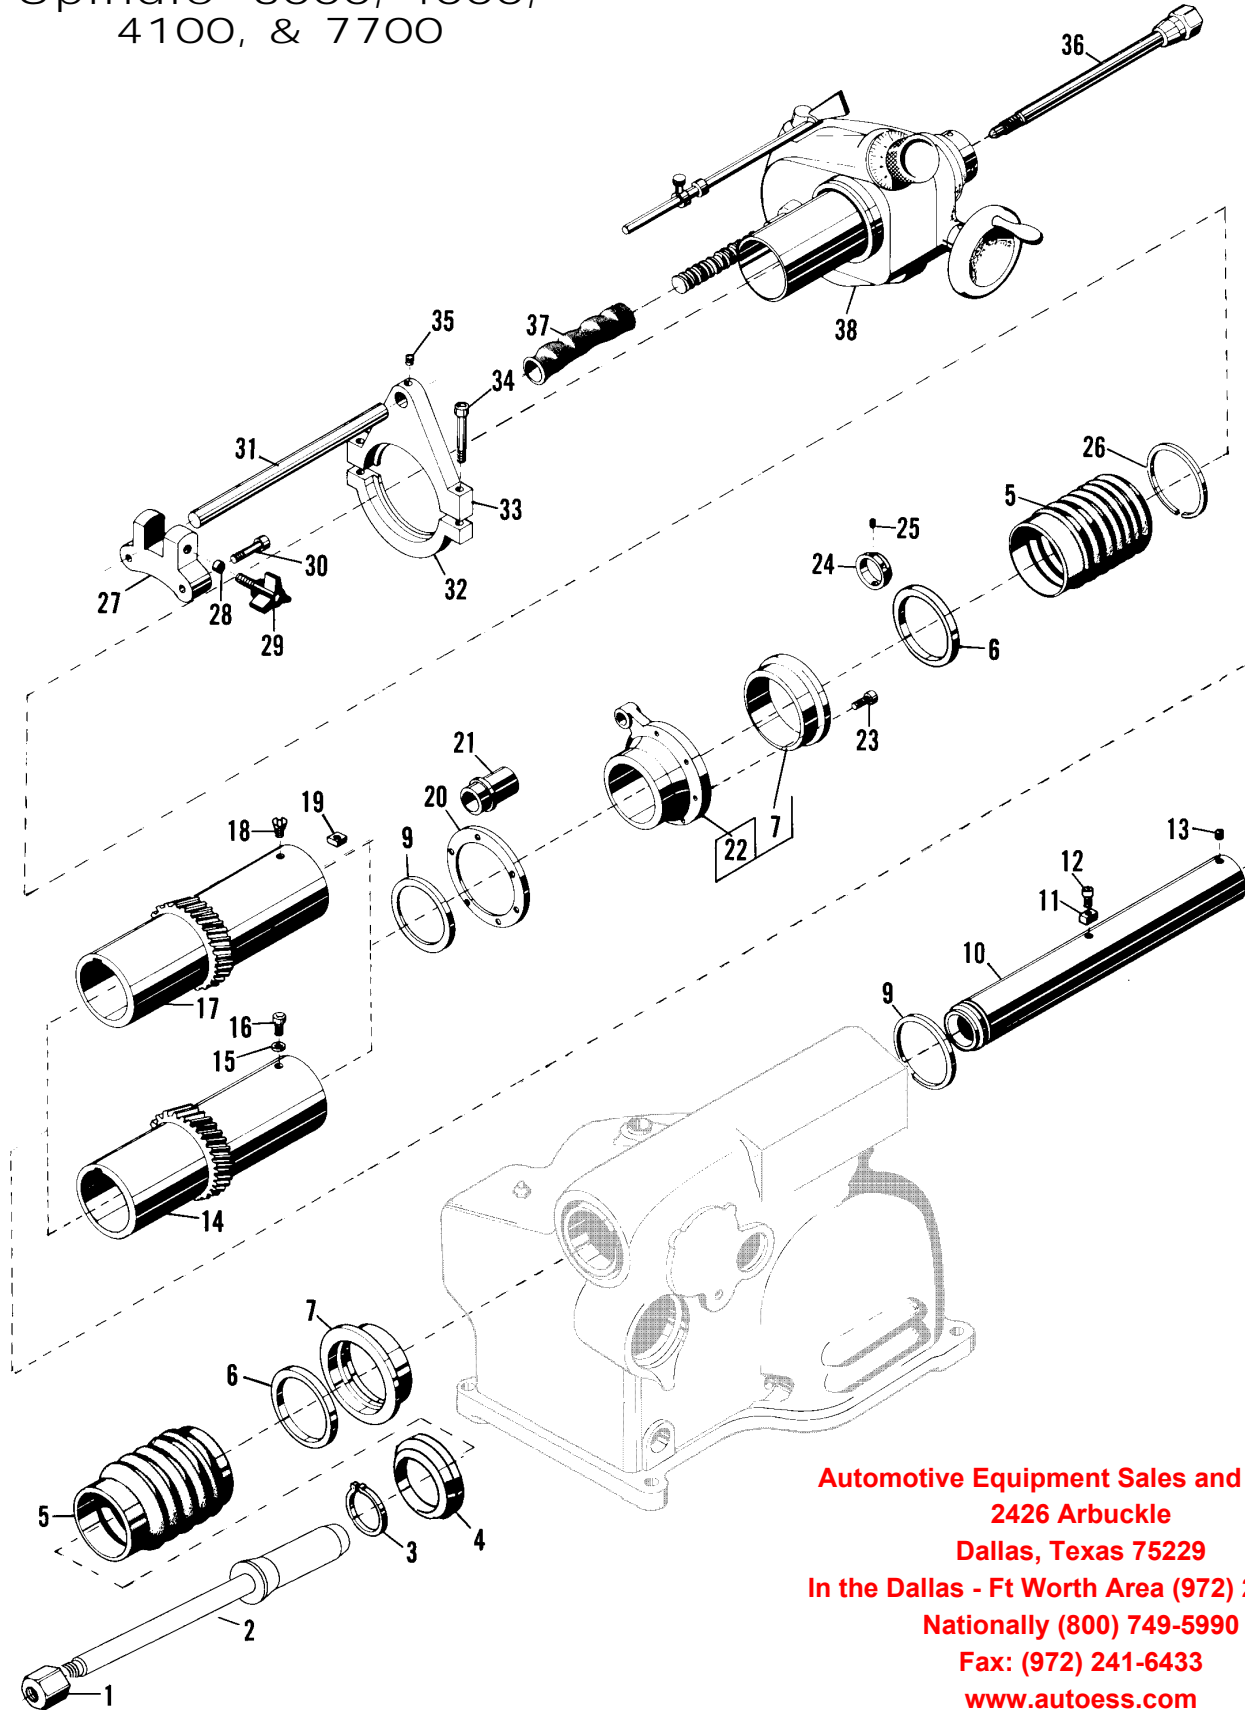

Parts Identification

Main Frame Assembly Spindle—3000, 4000, 4100, & 7700

Automotive Equipment Sales and Service
2426 Arbuckle
Dallas, Texas 75229
In the Dallas - Ft Worth Area (972) 241-6404
Nationally (800) 749-5990
Fax: (972) 241-6433
www.autoess.com

Parts Identification

Item	Qty	Part No.	Description
1	1	903102	Nut, Arbor
2	1	903101	Arbor
3	1	903159	Ring, Retaining
4	1	923682	Ring, Adapter
5	2	903085	Boot
6	1	903164	Seal, Oil
6A	1	940720	Seal, Oil, DBL Lip
7	2	903089	Ring, Oil Seal Adapter
9	2	903033	Washer, Thrust
10	1	903153	Spindle Body, 3000/4000
	1	907714	Spindle Body, 4100/7700
11	1	909831	Key, Drive
12	1	906486	Screw, Socket Head Cap
13	1	903224	Screw, Cuppoint Set
14	1	909830	Quill, Drive, 3000/4000
15	1	900283	Washer, Lock, 3000/4000
16	1	901602	Screw, Hex Hd. Cap, 3000/4000
17	1	910216	Quill, Drive, 4100/7700
18	1	906868	Screw, Flat Hd., 4100/7700
19	1	910737	Block, Keyway, 4100/7700
20	*	903032	Shim (* Quantity As Required)
21	1	904670	Nut, Lead Screw, 4000/7000
	1	907712	Nut, Lead Screw, 4100/7700
22	1	907344R	Rear Flange Assy., 3000/4000
	1	907729R	Rear Flange Assy., 4100/7700
23	6	900209	Screw, Skt. Hd. Cap, 3000/7700
	4		Screw, Skt. Hd. Cap, 4000,4100
24	1	904671	Nut, Take Up
25	1	903338	Screw, Skt. Hd. Set
26	1	904435	Ring, Boot, 4000/4100
	1	903595	Spring, Boot, 3000/7700
27	1	909592	Clamp, Front
28	1	903142	Plug, Brass
29	1	906854	Knob
30	2	903319	Screw, Skt. Hd. Cap, 4000/4100
31	1	909645	Rod, Lock, 4000
	1	909593	Rod, Lock, 4100
32	1	909998	Clamp, Rear, Lower
33	1	909999	Clamp, Rear, Upper
34	2	906825	Screw, Skt. Hd. Cap
35	1	900213	Screw, Set
36	1	907005	Drawbar & Nut Assy, 3000/4000
	1	907716	Drawbar & Nut Assy, 4100/7700
37	1	903086	Boot & Spring, 3000/4000
	1	907703	Boot & Spring, 4100, 7700
38	1	903037B	Feed Mechanism, 3000/4000
	1	907702	Feed Mechanism, 4100/7700