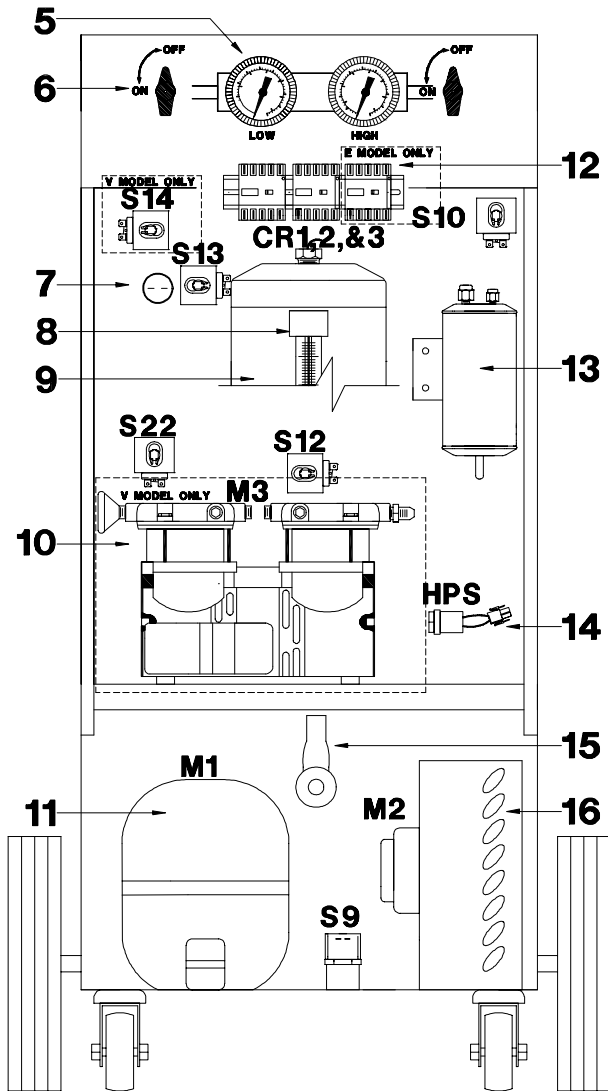

RTI PARTS IDENTIFICATION 670E & V

	P/N	DESCRIPTION
1	024-80066-00	Rocker Switch (Visi-Red)
2	025-80083-00	Indicator Light (Red)
3	026-80071-02	High Side Gauge 0 - 500 PSIG
4	024-80042-00 024-80043-00	Purge Switch momentary w/ Contactor
5	026-80065-02	Low Side Gauge 30 - 120 PSIG
6	360-80526-00	2-Way Ball Valve
7	360-81309-00	Low Pressure Switch 3PSIG-8" HG
8	360-80865-00	Charging Cylinder Assy
9	360-80748-01	Sight Glass Kit (Steel IC)
10	360-80551-00	Vacuum Pump 2 CFM Oil-less (only in the V Model)
11	360-80690-00	Compressor Assy (110v)
12	024-80037-00	Contactor 1/2 HP 120V
13	026-80070-00	Accumulator Assy
14	360-81307-00	High Pressure Switch 261 Psig
15	360-80691-00	Regulator Valve Assy
16	360-81275-00	Condenser Assy
17	026-80077-00	Filter 3/8 Flare (Long)
18	026-80069-00	Filter 3/8 Flare (Short)